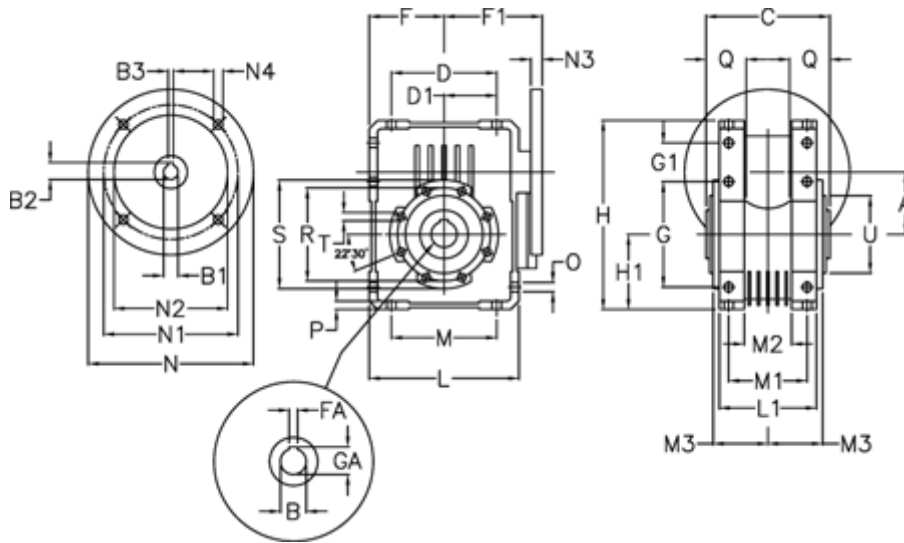

Article number: 392211003074616

Description: Worm Gear with Torque Limiter  
W110 L1-U-30-P112 B14

## Measures

A = 110.1	F = 125	L = 250	N2 = 110	T = M12x19
B = 42	F1 = 151	L1 = 143	N3 = 13	U = 130
B1 E7 = 28	FA = 12	M = 184	N4 = 9	
B2 = 31.3	G = 184	M1 = 115	O = 14	
B3 H9 = 8	G1 = 58	M2 = 69	P = 14	
C = 155	GA = 45.3	M3 = 73	Q = 45	
D = 174	H = 308	N = 160	R = 165	
D1 = 82	H1 = 125	N1 = 130	S = 200	